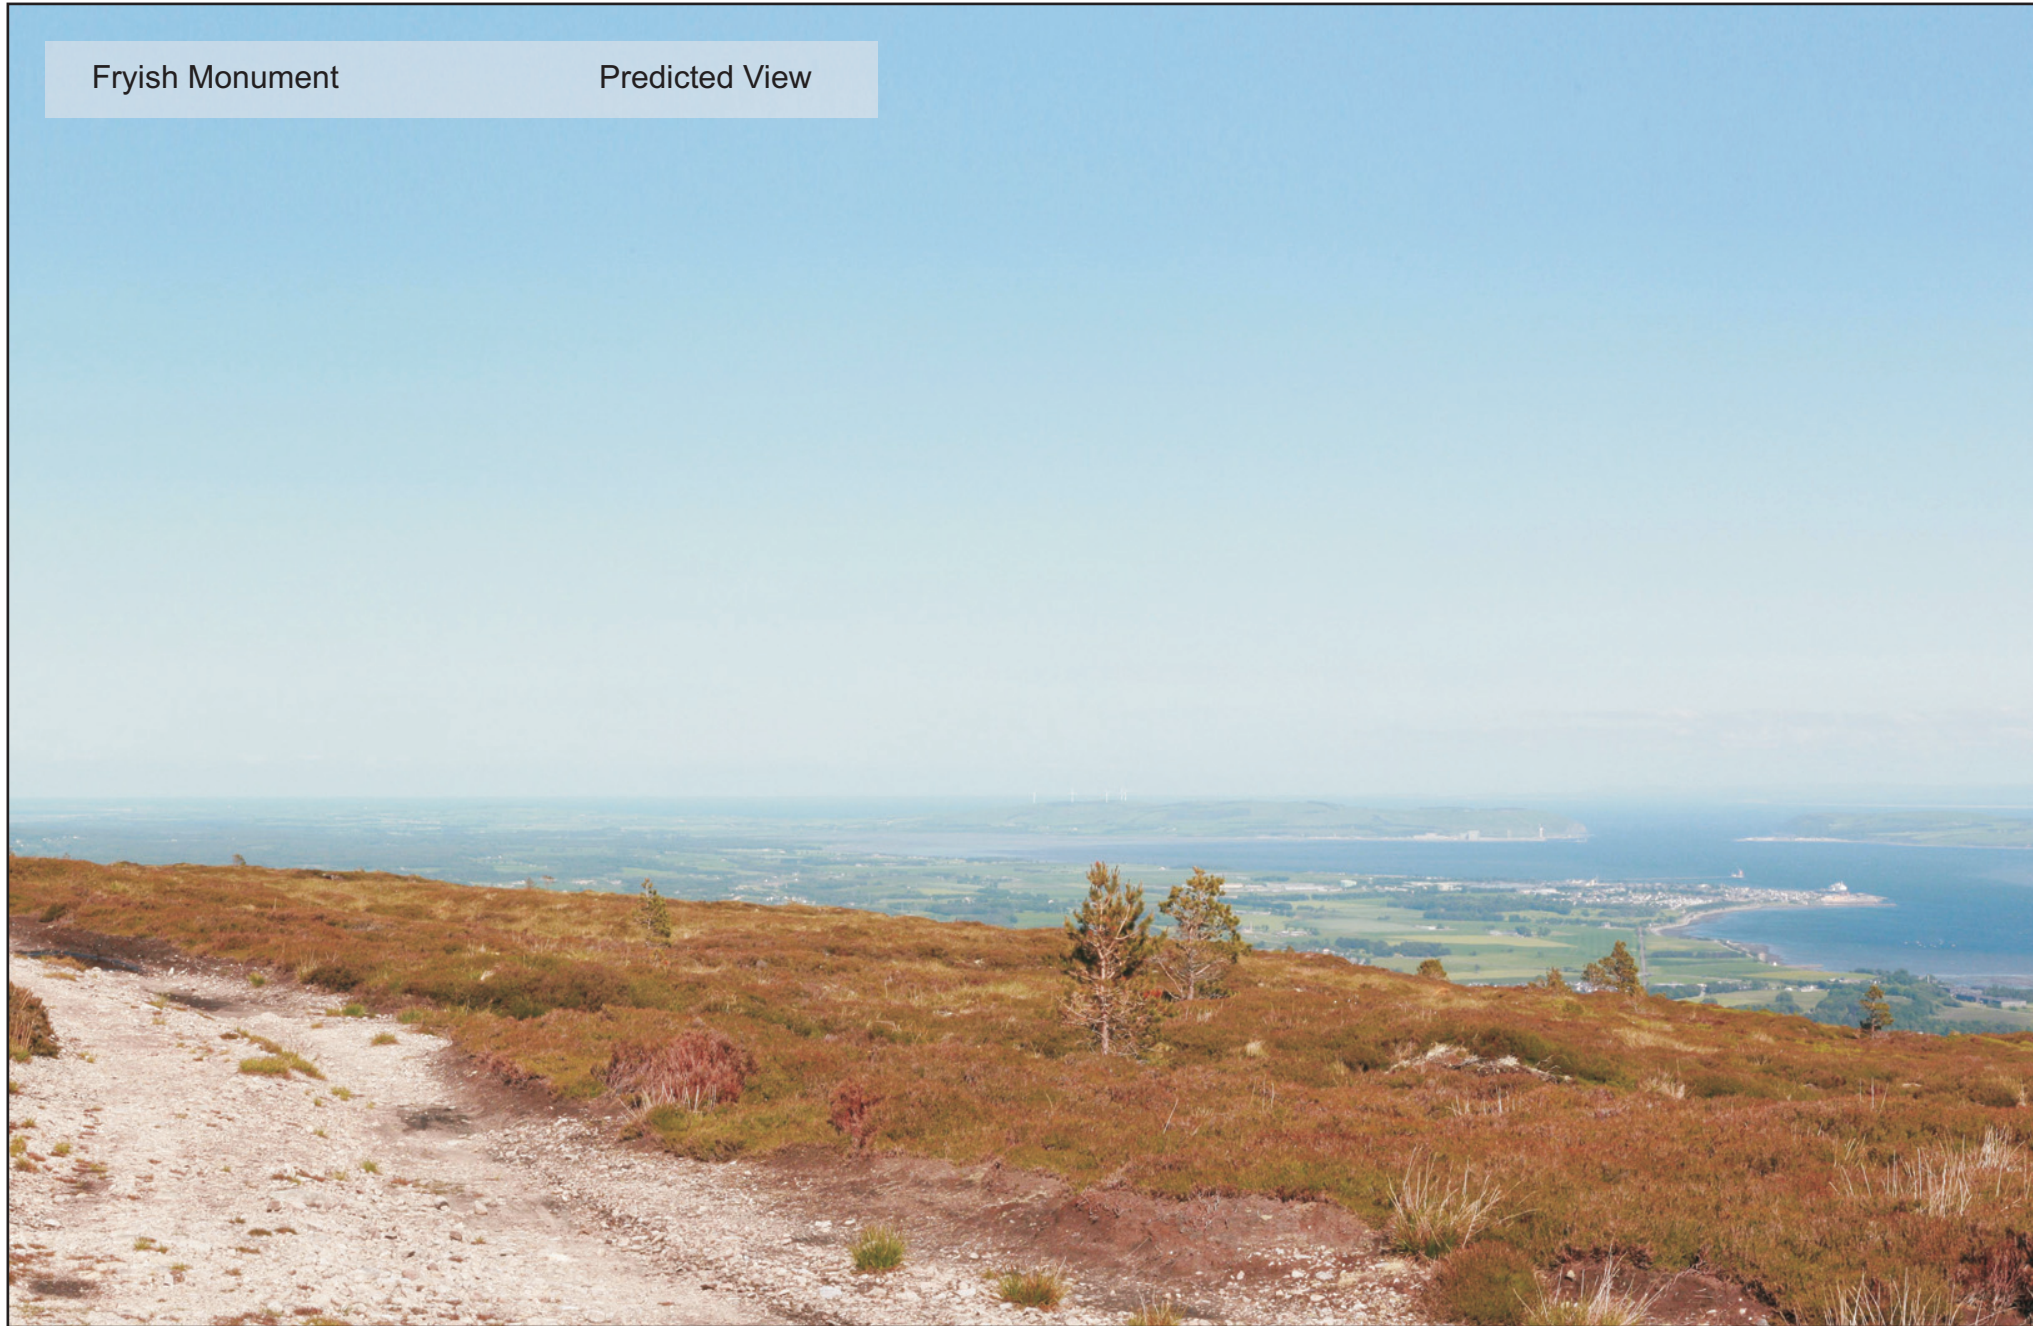

Fryish Monument

Predicted View

atmos
CONSULTING

 **GRUPPOFALCK**

Horizontal Viewing Angle: 39.6°
Approximate Viewing Distance: 375mm

For correct viewing this sheet must be A4 size

Viewpoint 9

Drawn by TP
Checked by RM
Approved by RM